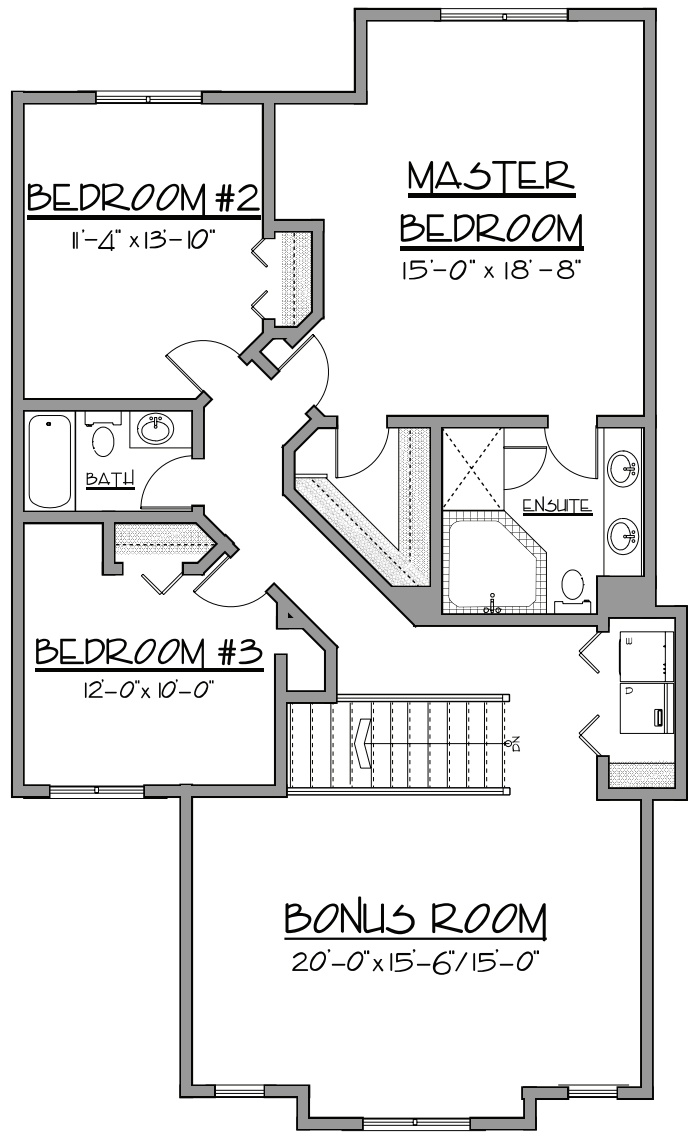

● Main Level

● Upper Level

THE HILLSIDE - 2,460 SQ.FT.
 Main Level - 1,075 Sq.Ft. • Upper Level - 1,385 Sq.Ft.
 3 Bedroom + Bonus Room • 2 1/2 Bathrooms

domain-homes.ca